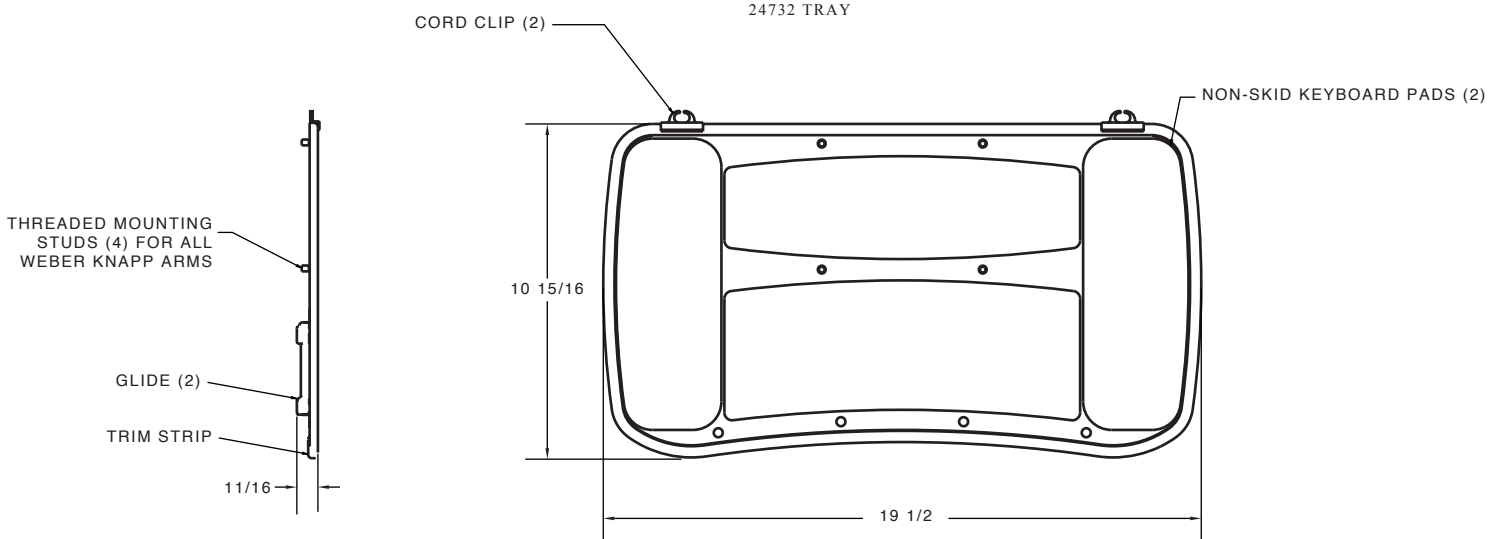

KEYBOARD ACCESSORIES

KEYBOARD TRAY, MOUSE SURFACE AND PALM REST SET

DIMENSIONS IN INCHES

24783 SET

24773 MOUSE SURFACE