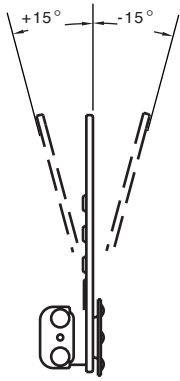

KEYBOARD ACCESSORIES

KEYBOARD TRAY, MOUSE SURFACE AND PALM REST SET

DIMENSIONS IN INCHES

24783 SET

24773 MOUSE SURFACE